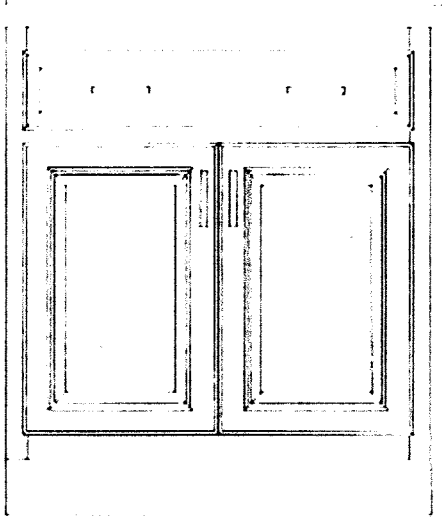

Design : valerie
Printed date : 8/13/2010

Catalog name : DYNSTY91
Manufact. code : D-V722134SDC-3
User Code : V722134SDC-3
Description : Vanity w/Center Drws

Width : 72"
Height : 34 1/2"

Width 2 : 0"
Depth : 21"

Note: This drawing is an artistic interpretation of the general appearance of the design. It is not meant to be an exact rendition.

20

Designed: 7/12/2010
Printed: 7/21/2010

valeric

All

Drawing #: 1

Note: This drawing is an artistic interpretation of the general appearance of the design. It is not meant to be an exact rendition.